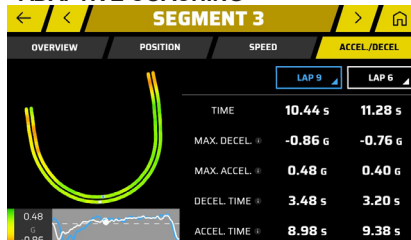

Catalyst shown with the included Remote Cam

GARMIN CATALYST™

DRIVING PERFORMANCE OPTIMIZER

NEW PRODUCT
ANNOUNCEMENT

KEY FEATURES:

- NEW TRUE TRACK POSITIONING™** To automatically generate your car's racing line on the track, ground-breaking True Track Positioning™ technology uses built-in accelerometers, image processing and 10 Hz multi-GNSS positioning
- NEW LIVE AUDIO COACHING CUES** Receive real-time audio coaching cues in a compatible headset or stream through your car stereo via BLUETOOTH®
- NEW TRUE OPTIMAL LAP™** Shows your best achievable time, based on lines you actually drove and can repeat
- NEW SEE AREAS OF GAIN** Automatically interprets your data to show biggest areas of gain right on the 7" Catalyst display; no computer needed
- NEW REMOTE CAM IMAGE PROCESSING** Included Remote Cam with attached polarized lens cover records crisp 1080p video which can be played back on the Catalyst device with time-synced overlays showing speed, lap data and more
- NEW PERFORMANCE METRICS** Shows best lap time, adaptive delta time, number of laps and session time. Easily compare your performance data from other sessions, and get immediate, adaptive suggestions
- NEW TRACK DATABASE** Comes preloaded with a global track database with the ability to add more road courses as well
- NEW ON-DEVICE SESSION ANALYSIS** Immediately review in-depth performance data on your Garmin Catalyst device
- NEW ACCESS DATA USING GARMIN CONNECT™** In addition to the in-depth data provided on your Catalyst device, users also have the option to access data summaries on a mobile device or computer using Garmin Connect™
- NEW SECURE MOUNTING OPTIONS** Securely position Catalyst inside the cockpit using the included heavy-duty suction up or screw down mount

SCREENSHOTS:

TRUE TRACK POSITIONING

TRUE OPTIMAL LAP

VIDEO OVERLAYS

SEE AREAS OF GAIN

ADAPTIVE COACHING

TRACK DATABASE

GARMIN CATALYST™