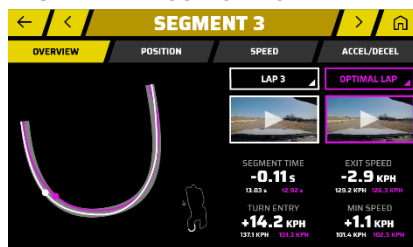

Catalyst shown with the included Remote Cam

GARMIN CATALYST™

DRIVING PERFORMANCE OPTIMIZER

NEW PRODUCT
ANNOUNCEMENT

KEY FEATURES:

- NEW TRUE TRACK POSITIONING™** To automatically generate your car's racing line on the track, ground-breaking True Track Positioning™ technology uses built-in accelerometers, image processing and 10 Hz multi-GNSS positioning
- NEW LIVE AUDIO COACHING CUES** Receive real-time audio coaching cues in a compatible headset or stream through your car stereo via BLUETOOTH®
- NEW TRUE OPTIMAL LAP™** Shows your best achievable time, based on lines you actually drove and can repeat
- NEW SEE AREAS OF GAIN** Automatically interprets your data to show biggest areas of gain right on the 7" Catalyst display; no computer needed
- NEW REMOTE CAM IMAGE PROCESSING** Included Remote Cam with attached polarized lens cover records crisp 1080p video which can be played back on the Catalyst device with time-synced overlays showing speed, lap data and more
- NEW PERFORMANCE METRICS** Shows best lap time, adaptive delta time, number of laps and session time. Easily compare your performance data from other sessions, and get immediate, adaptive suggestions
- NEW TRACK DATABASE** Comes preloaded with a global track database with the ability to add more road courses as well
- NEW ON-DEVICE SESSION ANALYSIS** Immediately review in-depth performance data on your Garmin Catalyst device
- NEW ACCESS DATA USING GARMIN CONNECT™** In addition to the in-depth data provided on your Catalyst device, users also have the option to access data summaries on a mobile device or computer using Garmin Connect™
- NEW SECURE MOUNTING OPTIONS** Securely position Catalyst inside the cockpit using the included heavy-duty suction up or screw down mount

SCREENSHOTS:

TRUE TRACK POSITIONING

TRUE OPTIMAL LAP

VIDEO OVERLAYS

SEE AREAS OF GAIN

ADAPTIVE COACHING

TRACK DATABASE

GARMIN CATALYST™