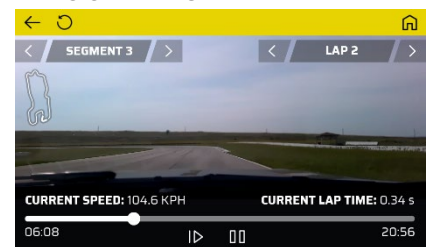

Catalyst shown with the included Remote Cam

GARMIN CATALYST™

DRIVING PERFORMANCE OPTIMIZER

NEW PRODUCT
ANNOUNCEMENT

KEY FEATURES:

- NEW TRUE TRACK POSITIONING™** To automatically generate your car's racing line on the track, ground-breaking True Track Positioning™ technology uses built-in accelerometers, image processing and 10 Hz multi-GNSS positioning
- NEW LIVE AUDIO COACHING CUES** Receive real-time audio coaching cues in a compatible headset or stream through your car stereo via BLUETOOTH®
- NEW TRUE OPTIMAL LAP™** Shows your best achievable time, based on lines you actually drove and can repeat
- NEW SEE AREAS OF GAIN** Automatically interprets your data to show biggest areas of gain right on the 7" Catalyst display; no computer needed
- NEW REMOTE CAM IMAGE PROCESSING** Included Remote Cam with attached polarized lens cover records crisp 1080p video which can be played back on the Catalyst device with time-synced overlays showing speed, lap data and more
- NEW PERFORMANCE METRICS** Shows best lap time, adaptive delta time, number of laps and session time. Easily compare your performance data from other sessions, and get immediate, adaptive suggestions
- NEW TRACK DATABASE** Comes preloaded with a global track database with the ability to add more road courses as well
- NEW ON-DEVICE SESSION ANALYSIS** Immediately review in-depth performance data on your Garmin Catalyst device
- NEW ACCESS DATA USING GARMIN CONNECT™** In addition to the in-depth data provided on your Catalyst device, users also have the option to access data summaries on a mobile device or computer using Garmin Connect™
- NEW SECURE MOUNTING OPTIONS** Securely position Catalyst inside the cockpit using the included heavy-duty suction up or screw down mount

SCREENSHOTS:

TRUE TRACK POSITIONING

TRUE OPTIMAL LAP

VIDEO OVERLAYS

SEE AREAS OF GAIN

ADAPTIVE COACHING

TRACK DATABASE

GARMIN CATALYST™