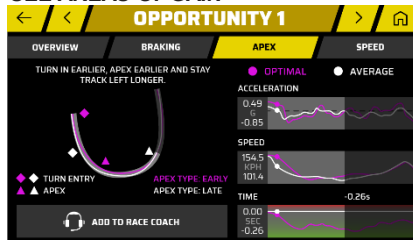

Catalyst shown with the included Remote Cam

GARMIN CATALYST™

DRIVING PERFORMANCE OPTIMIZER

NEW PRODUCT
ANNOUNCEMENT

KEY FEATURES:

- NEW TRUE TRACK POSITIONING™** To automatically generate your car's racing line on the track, ground-breaking True Track Positioning™ technology uses built-in accelerometers, image processing and 10 Hz multi-GNSS positioning
- NEW LIVE AUDIO COACHING CUES** Receive real-time audio coaching cues in a compatible headset or stream through your car stereo via BLUETOOTH®
- NEW TRUE OPTIMAL LAP™** Shows your best achievable time, based on lines you actually drove and can repeat
- NEW SEE AREAS OF GAIN** Automatically interprets your data to show biggest areas of gain right on the 7" Catalyst display; no computer needed
- NEW REMOTE CAM IMAGE PROCESSING** Included Remote Cam with attached polarized lens cover records crisp 1080p video which can be played back on the Catalyst device with time-synced overlays showing speed, lap data and more
- NEW PERFORMANCE METRICS** Shows best lap time, adaptive delta time, number of laps and session time. Easily compare your performance data from other sessions, and get immediate, adaptive suggestions
- NEW TRACK DATABASE** Comes preloaded with a global track database with the ability to add more road courses as well
- NEW ON-DEVICE SESSION ANALYSIS** Immediately review in-depth performance data on your Garmin Catalyst device
- NEW ACCESS DATA USING GARMIN CONNECT™** In addition to the in-depth data provided on your Catalyst device, users also have the option to access data summaries on a mobile device or computer using Garmin Connect™
- NEW SECURE MOUNTING OPTIONS** Securely position Catalyst inside the cockpit using the included heavy-duty suction up or screw down mount

SCREENSHOTS:

TRUE TRACK POSITIONING

TRUE OPTIMAL LAP

VIDEO OVERLAYS

SEE AREAS OF GAIN

ADAPTIVE COACHING

TRACK DATABASE

GARMIN CATALYST™