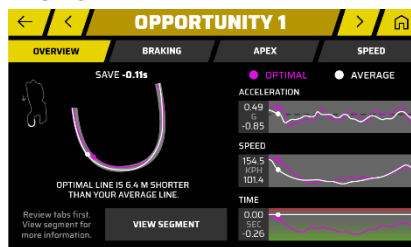

TRUE OPTIMAL LAP